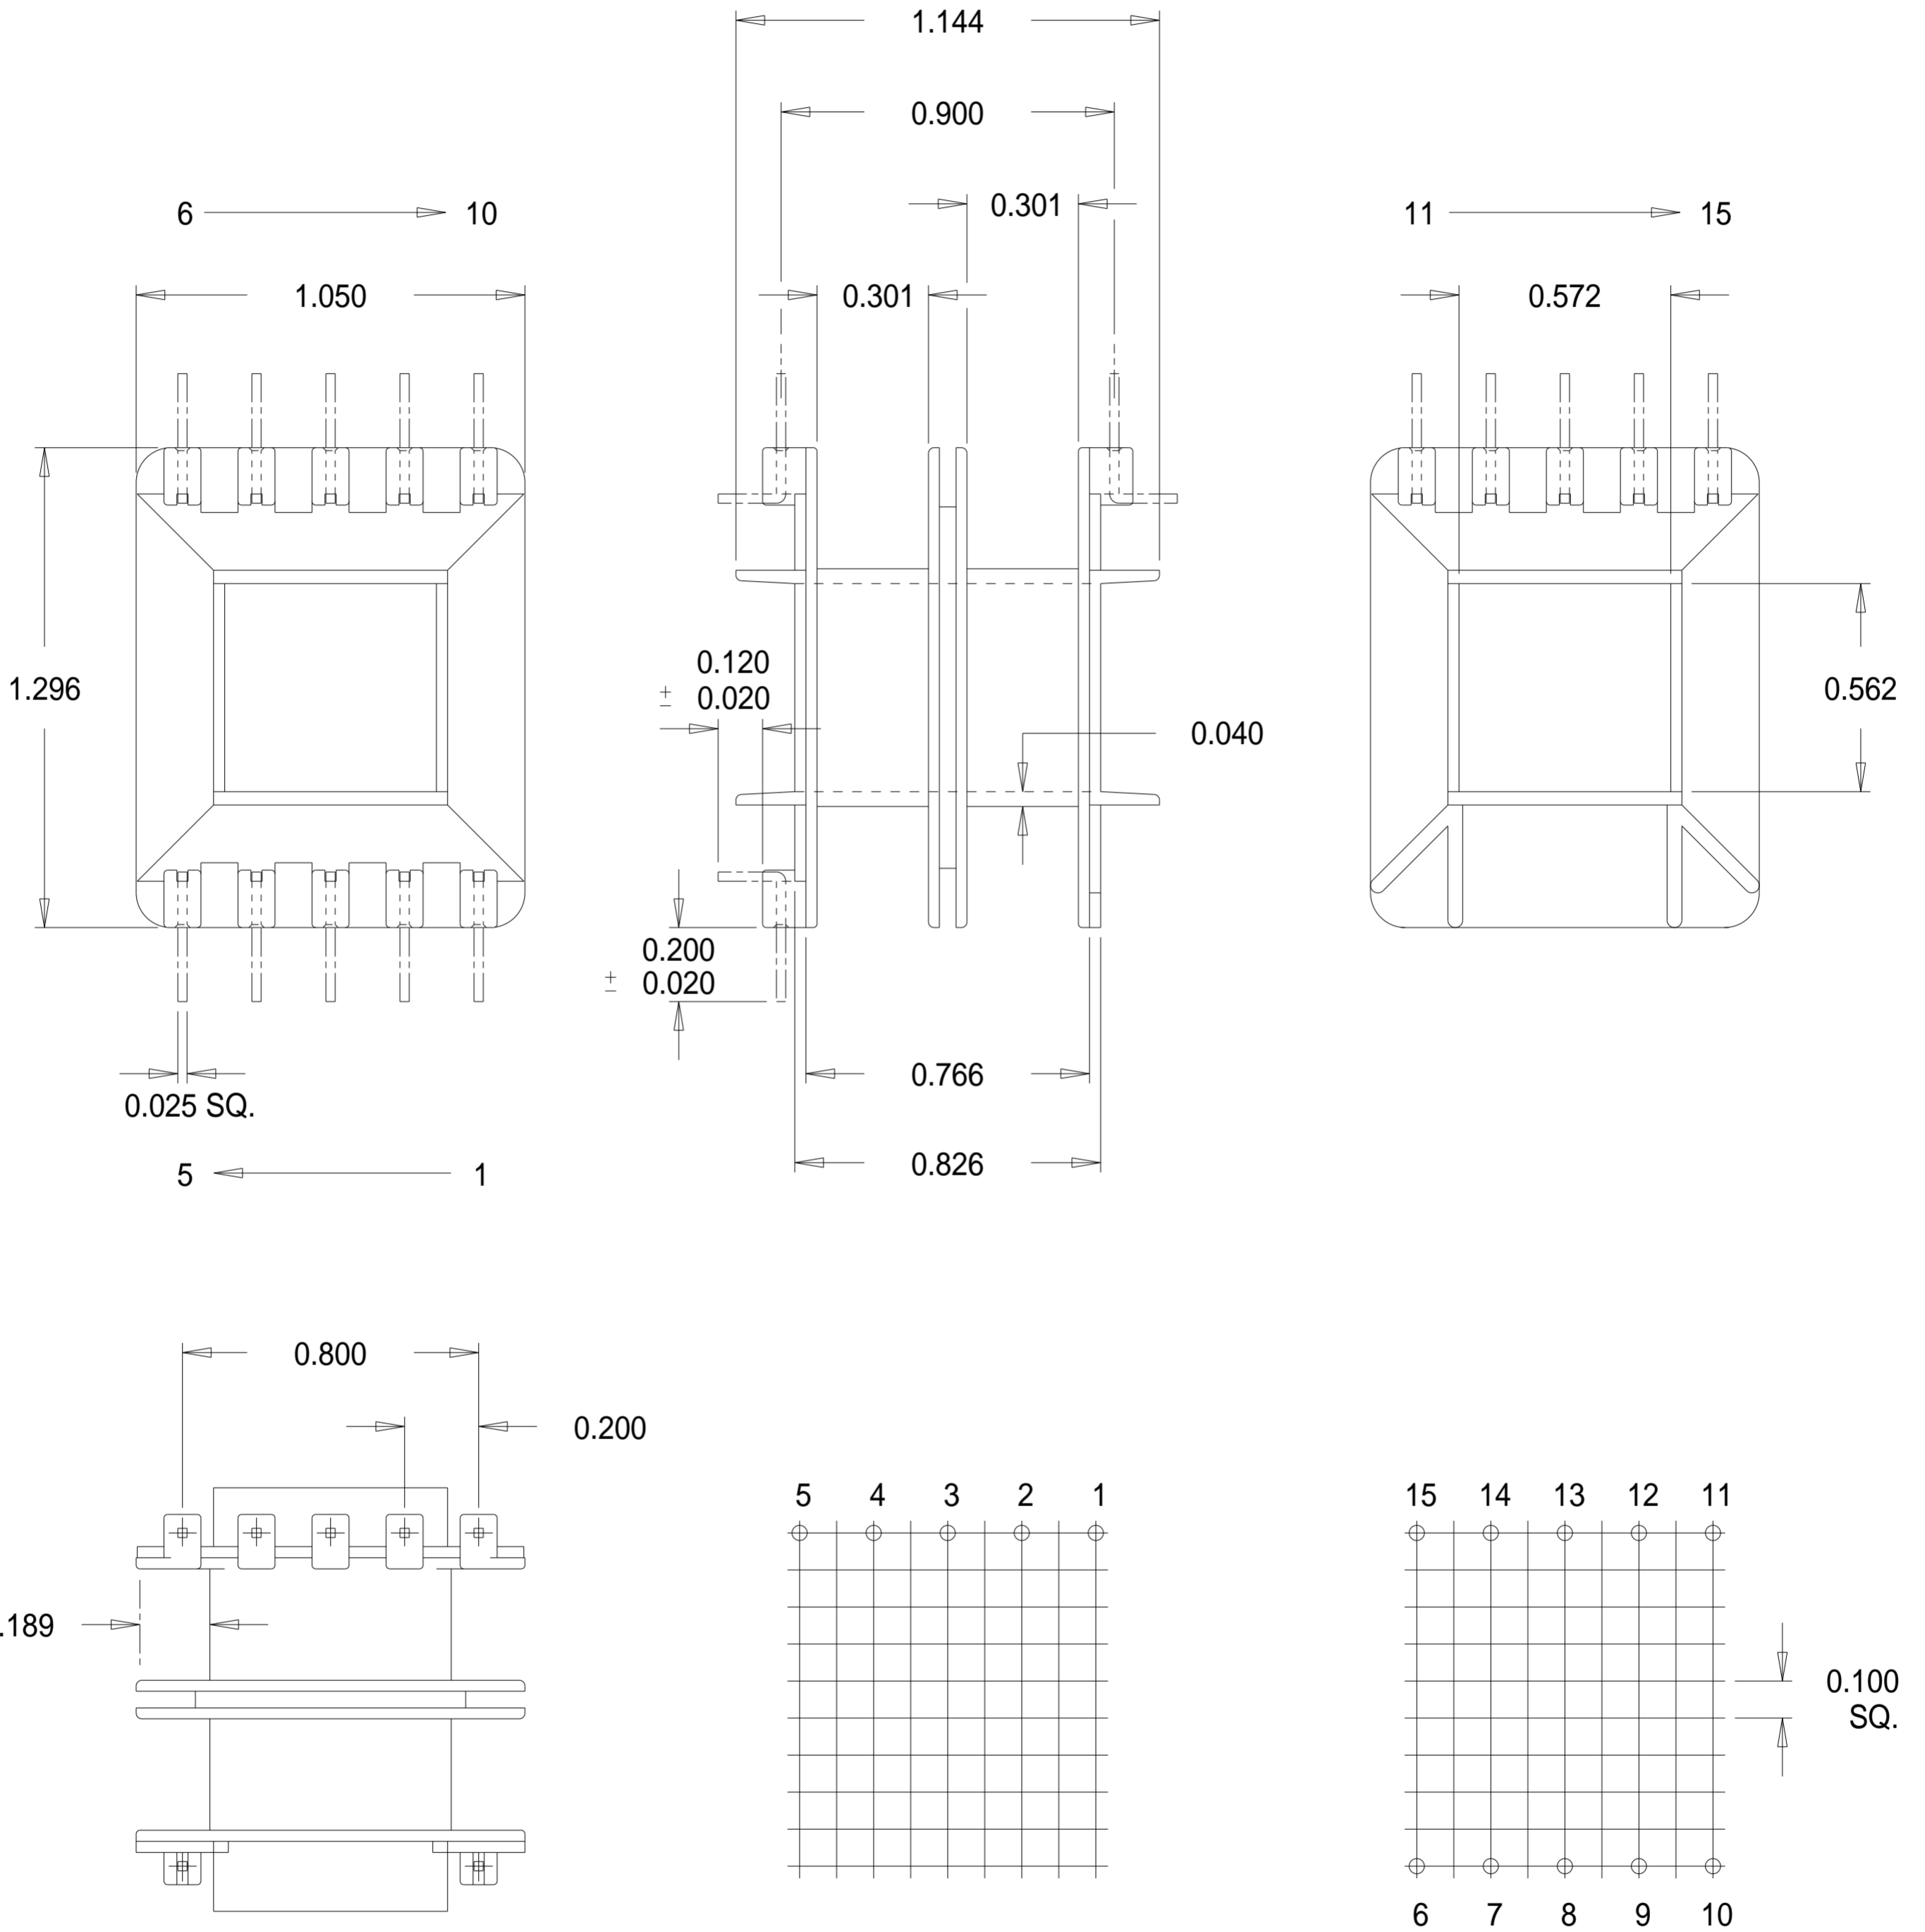

Part No. S00450
 18 x 9/16" Shrouded Double Section
 'S' Range Bobbin

Dimensions in inches.